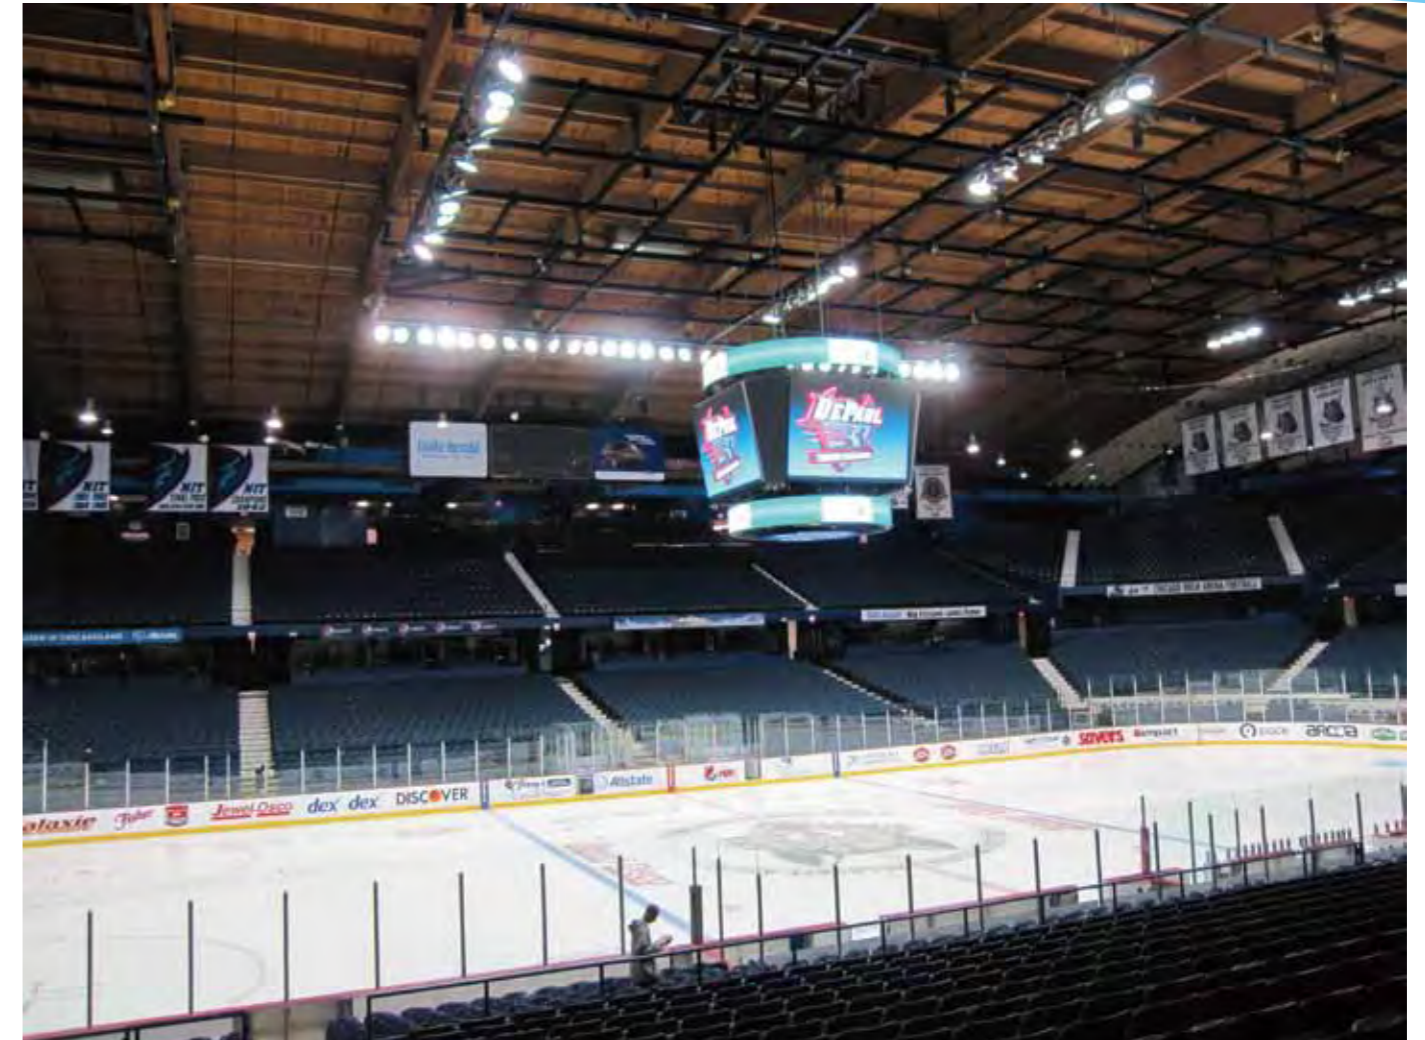

Architecture Creative

Xi'an International Horticultural Exposition
Olymbar31.25

Zouk Disco, Singapore SkyBar31.25

Sports & Stadium

Chicago Alstates Arena, USA
EV6 45 m²

Sports & Stadium

Oral Roberts Project, USA
P10 32 m²