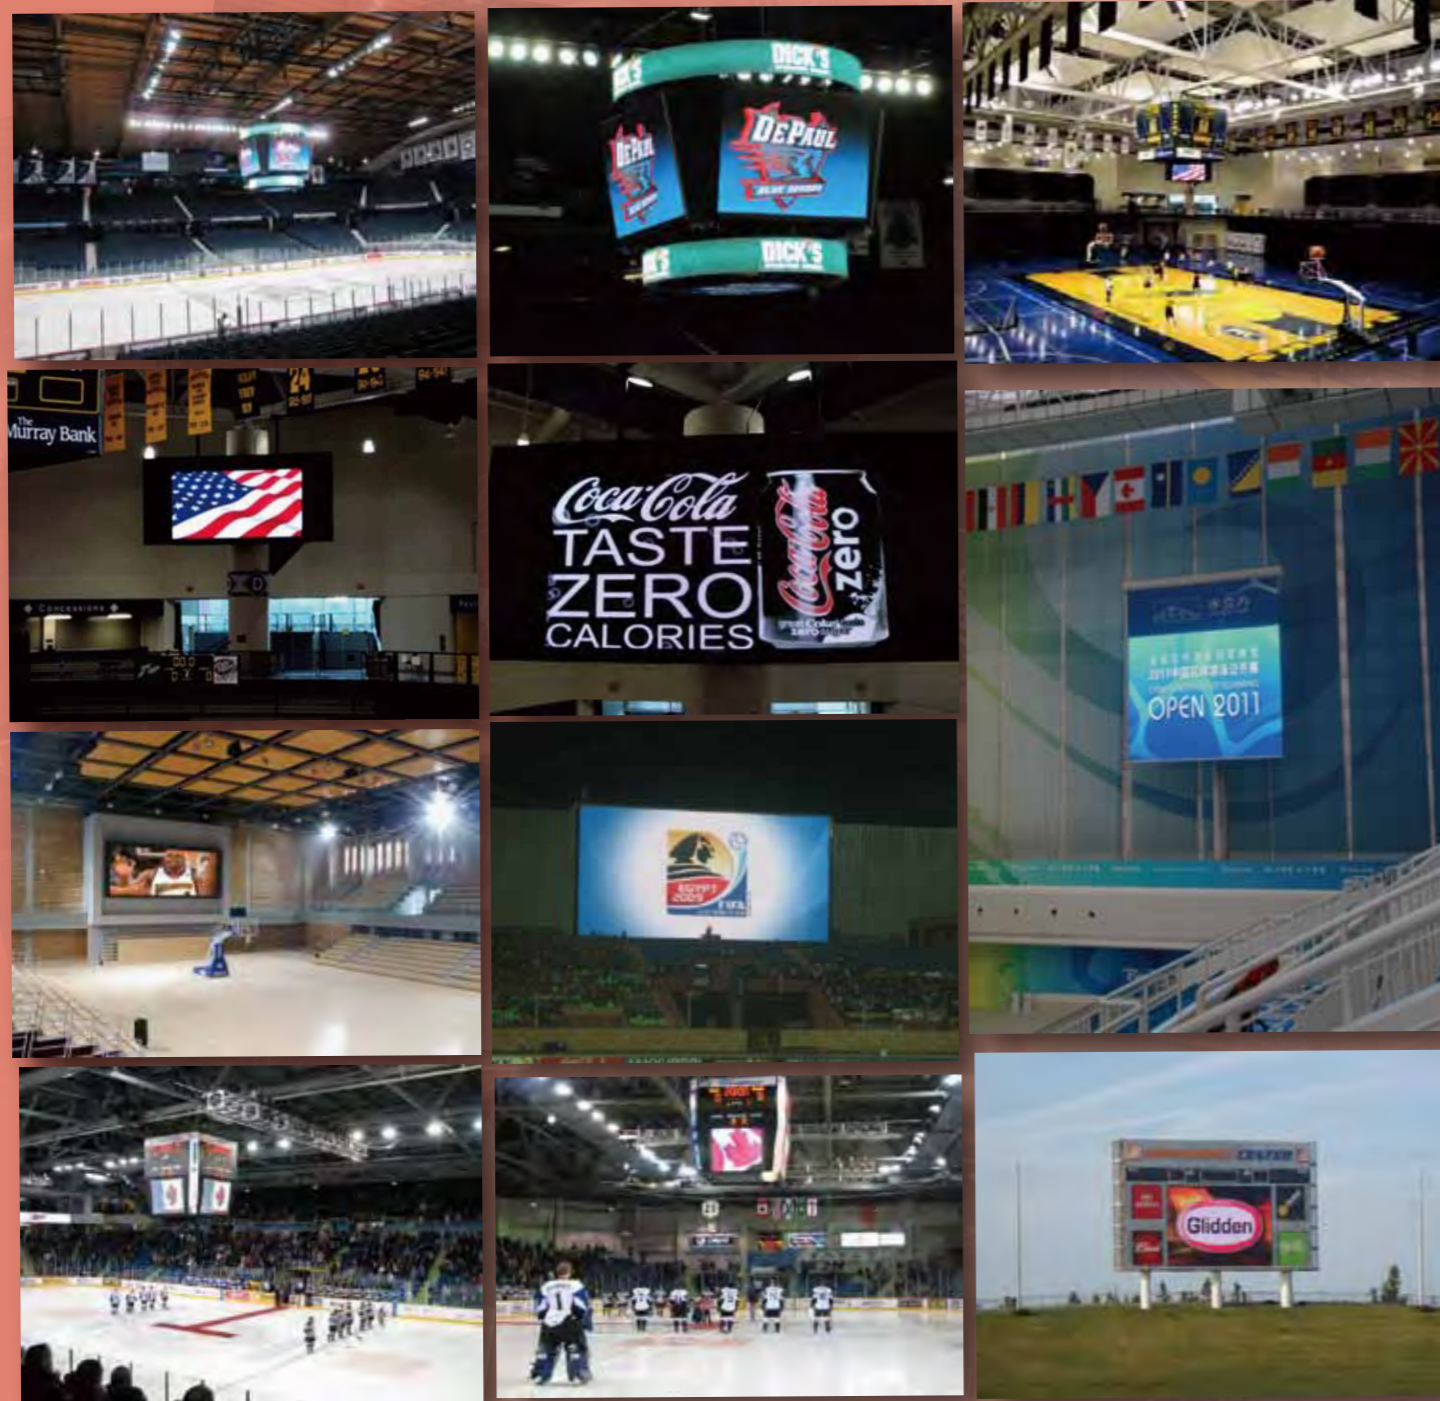

Architecture Creative

Xi'an International Horticultural Exposition
Olymbar31.25

Zouk Disco, Singapore SkyBar31.25

Sports & Stadium

Chicago Alstates Arena, USA
EV6 45 m²

Sports & Stadium

Oral Roberts Project, USA
P10 32 m²