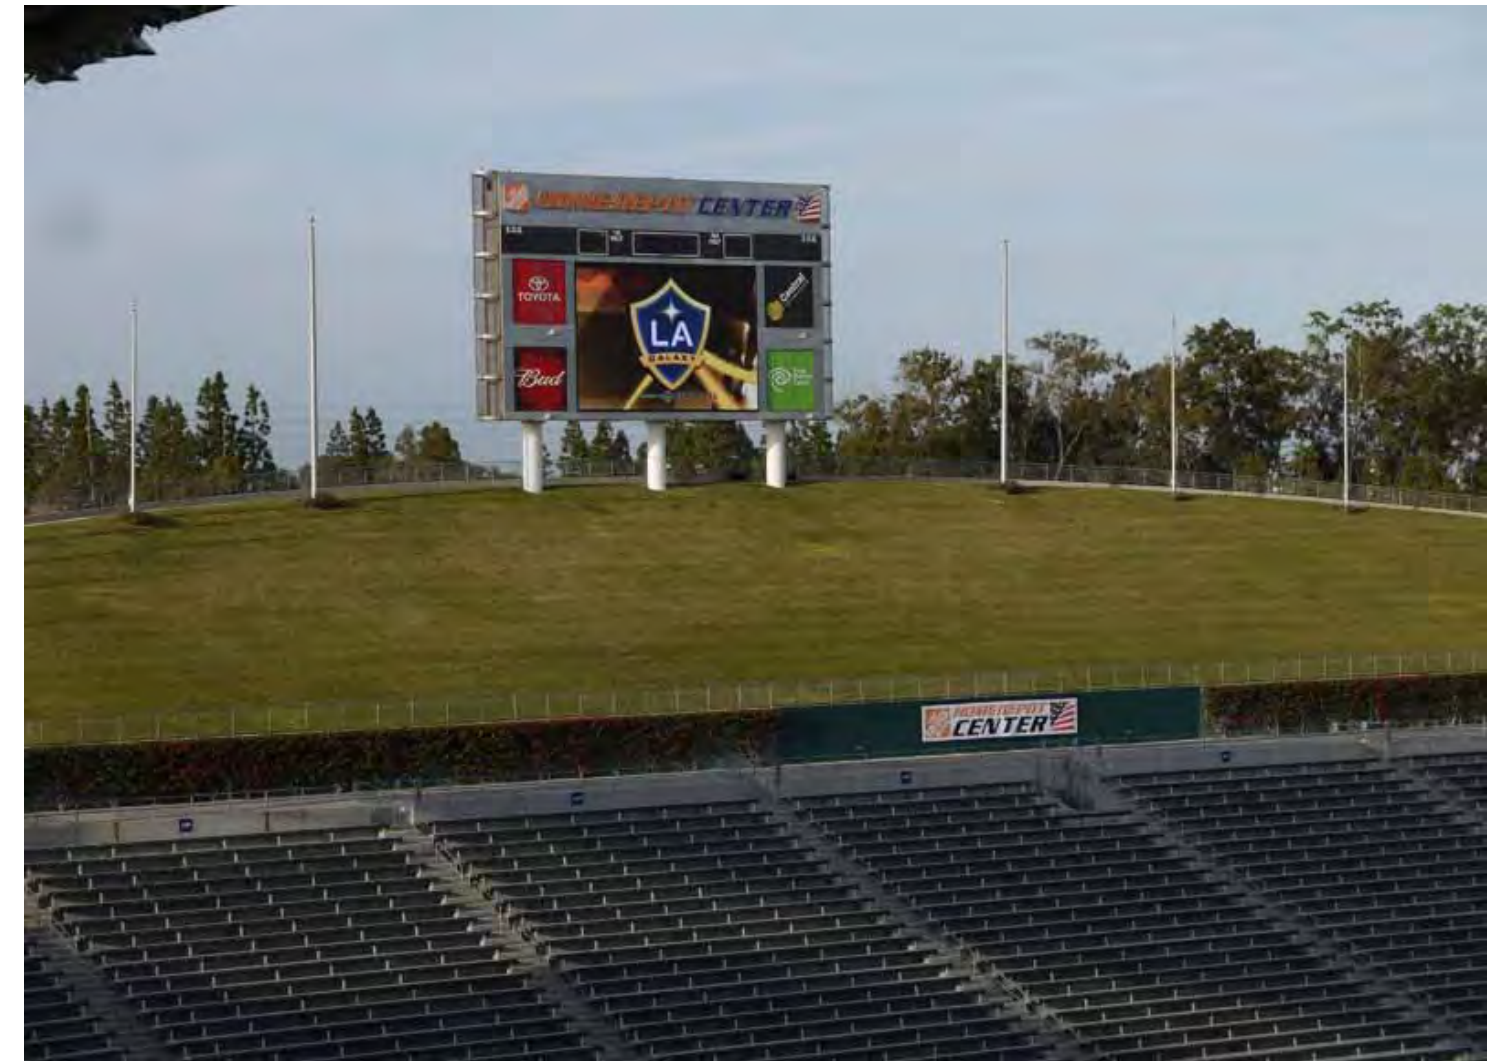

Home Depot Center, USA
LV16A 55.3 m²