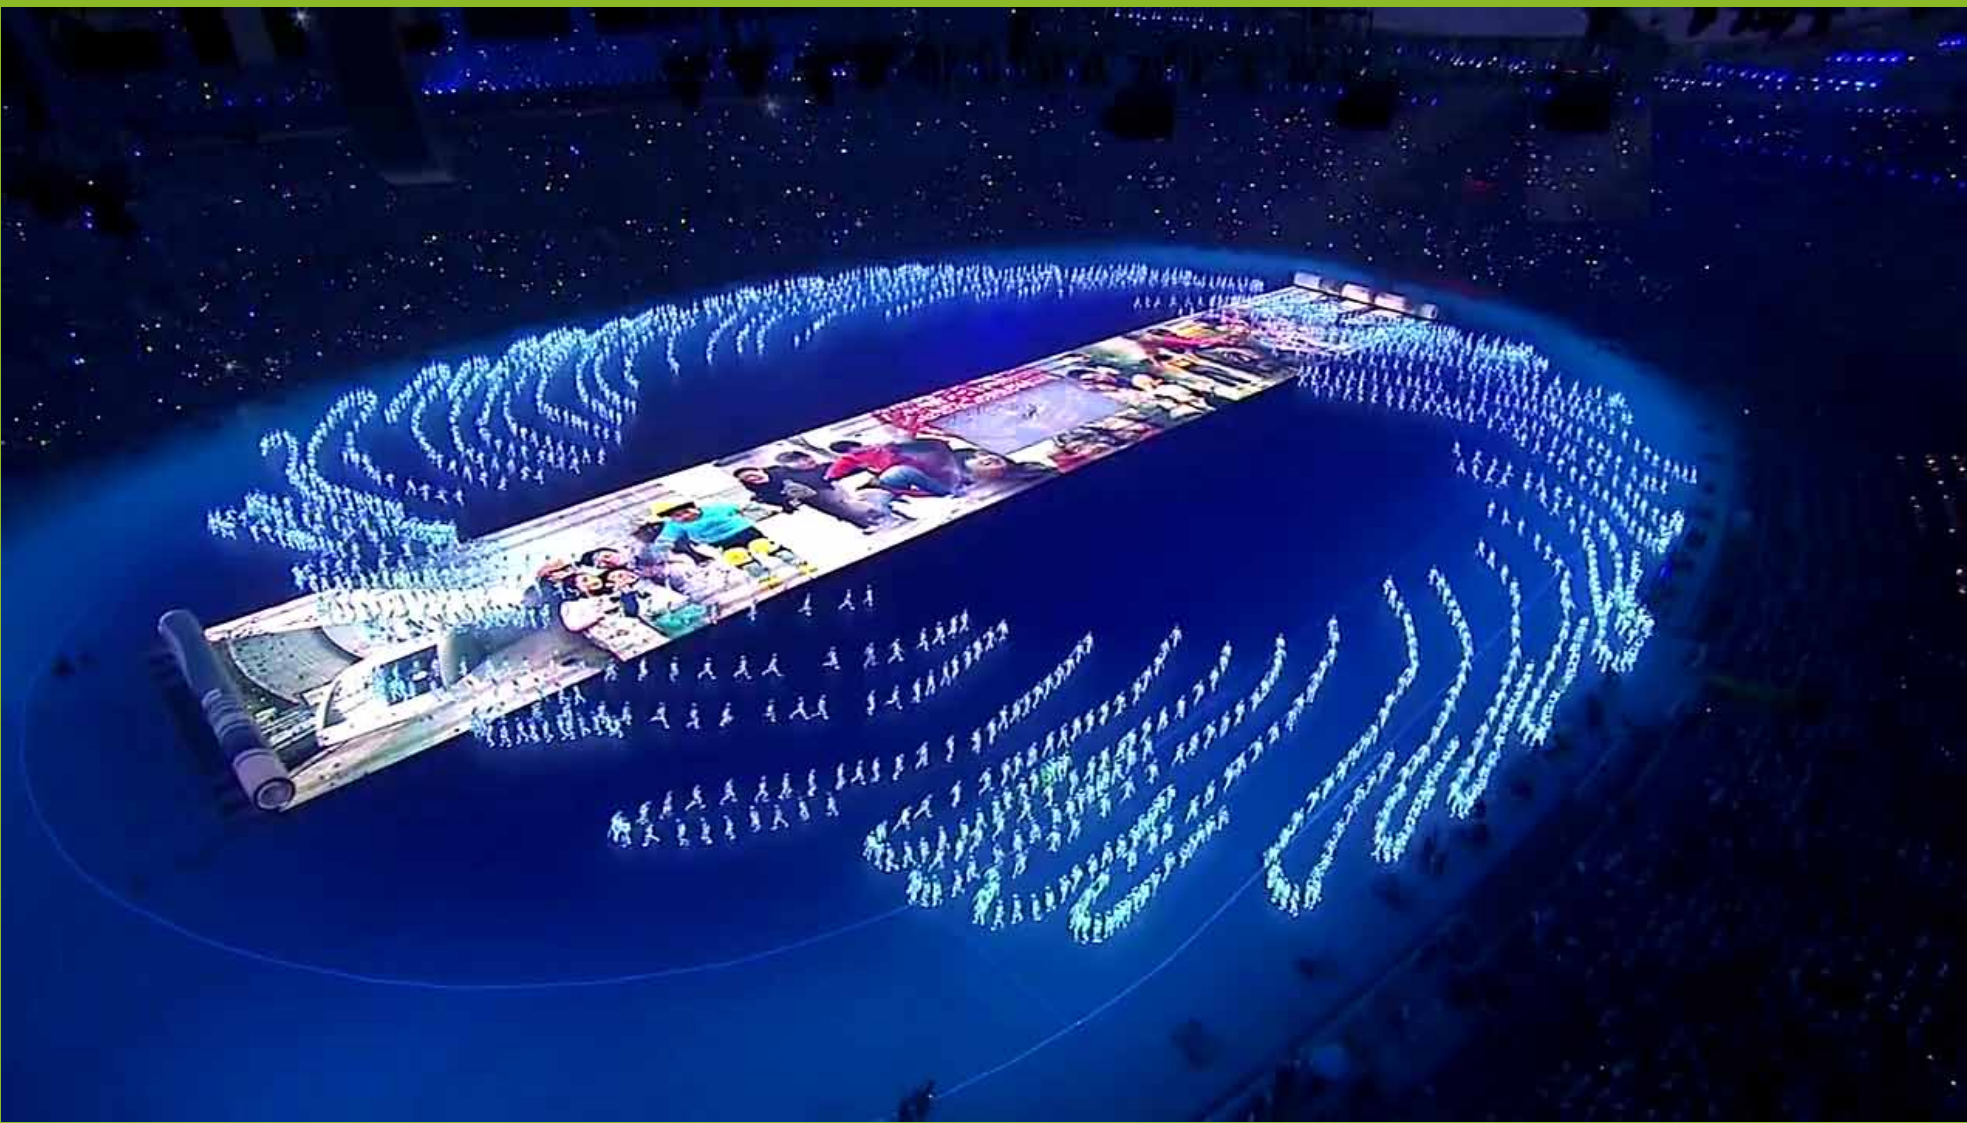

The 2008 Olympic Games

Opening Ceremony LED Scroll Display